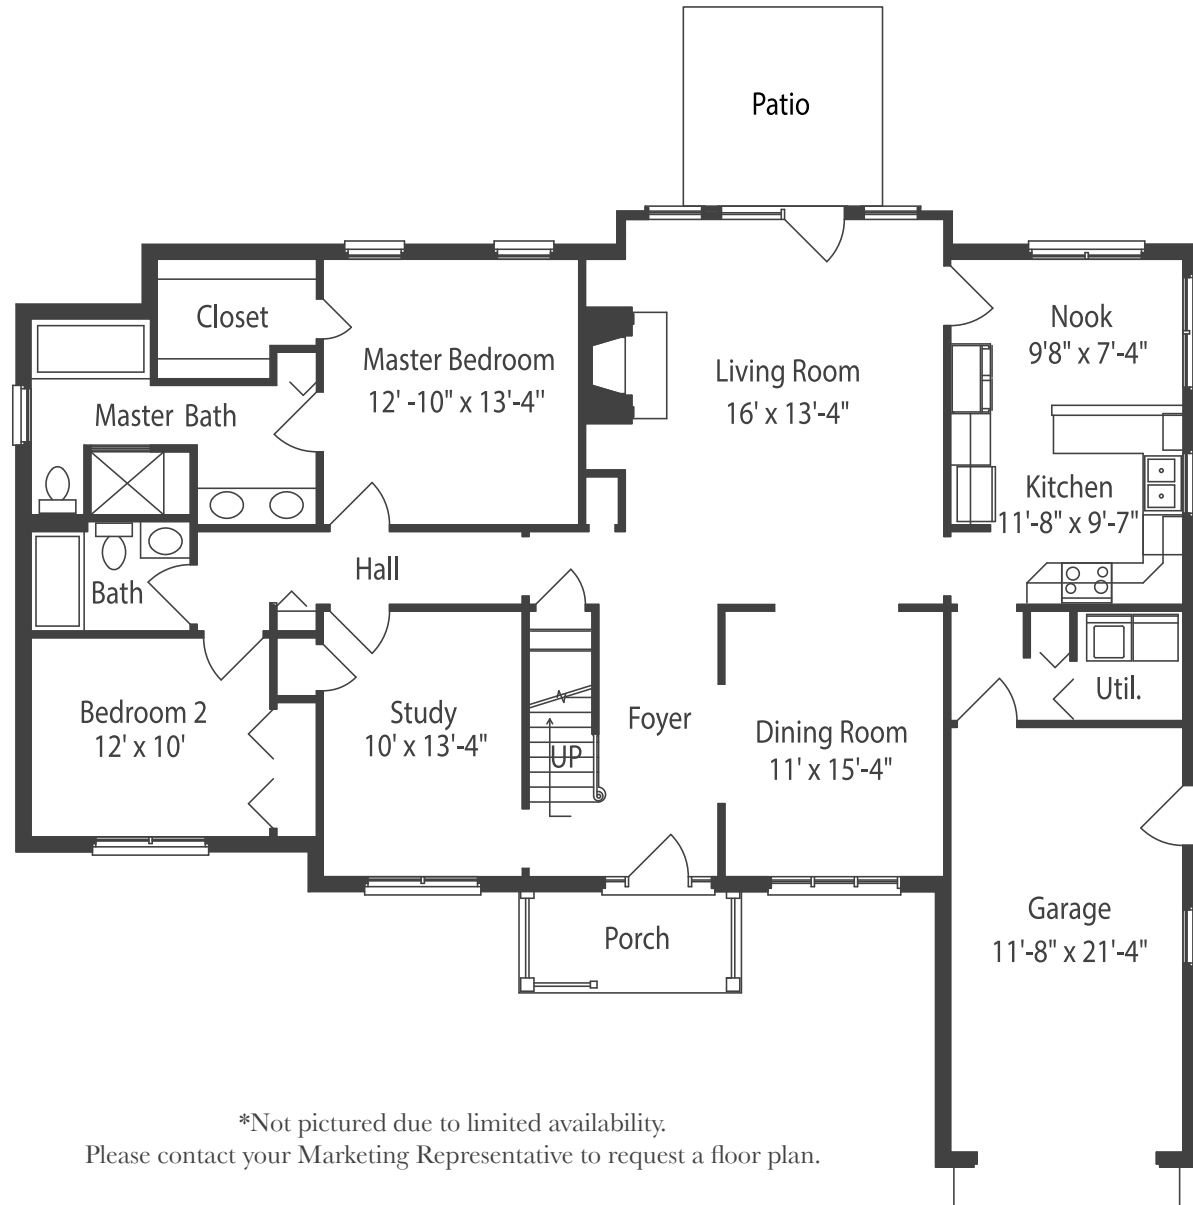

Two Bedroom,
Two Bath with Den
1,829 sq. ft. (29)
*Grove Duplex (2)

*Not pictured due to limited availability.
Please contact your Marketing Representative to request a floor plan.